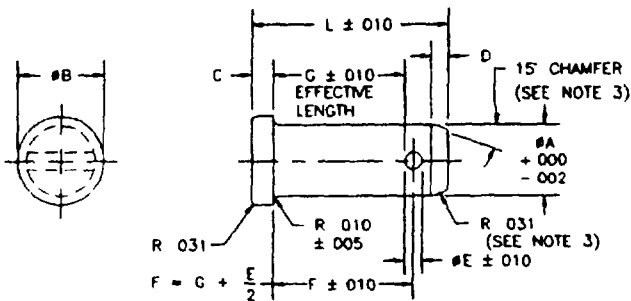

THIS SPECIFICATION IS APPROVED FOR USE BY ALL DEPARTMENTS AND AGENCIES OF THE DEPARTMENT OF DEFENSE

Form Approved
OMB No 0704-0188

TABLE I (F)

DIMENSION	(F) NOMINAL SIZE (F)												
	125	156	188	250	312	375	438	500	562	625	750	875	1000
#A	124	155	186	248	311	373	438	497	560	622	747	871	996
#B	250	281	312	375	437	500	562	625	687	750	875	1062	1187
C	046	046	046	062	062	062	093	093	093	093	093	125	125
D	046	046	046	062	078	078	078	078	078	078	078	093	093
#E	070	070	076	076	106	106	106	106	141	141	141	171	171
(F) MATERIAL	(F) MIN DOUBLE SHEAR STRENGTH (LBS)												
C	1,740	2,740	3,960	7,090	11,200	16,160	22,130	28,800	36,600	45,200	65,280	88,840	116,260
S	2,500	3,940	5,710	10,220	16,140	23,270	31,870	41,470	52,710	65,090	94,010	127,930	167,410
R	2,730	4,360	6,360	11,500	18,270	26,450	36,310	47,340	60,260	74,510	107,810	146,910	192,440
P	2,920	4,600	6,650	11,880	18,750	27,030	36,980	48,110	61,140	75,480	108,980	148,280	194,000
A	2,200	3,470	5,020	8,990	14,190	20,470	28,030	36,480	46,360	57,250	82,690	112,530	147,260
T	2,220	3,490	5,050	9,130	14,250	20,540	28,110	36,560	46,460	57,360	82,820	112,690	147,440